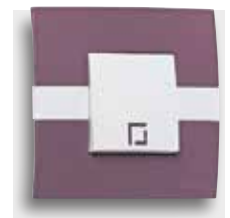

XX: 06 Blue

XX: 07 Light Blue

XX: 08 Brown

XX: 09 Yellow

XX: 10 Light Lilac

XX: 11 Dark Lilac

XX: 12 Pink

XX: 13 Black

XX: 14 Clared Red

XX: 15 Tile

Please specify your choice for product and frame colours by applying below codes 'XX' marked space.

Complete Product Code: 101-XX0101-100

Example: 101-020101-100

→ Frame "Gray" (code 02)