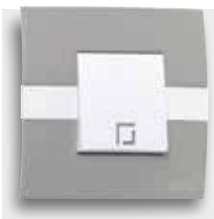

eco
color

Complete Product
Mechanism + Cover Plate +
Frame + Lateral Frame

Colourise
Your Life

FRAME COLOURS

XX: 02 Gray

XX: 03 Green

XX: 04 Beige

XX: 05 Light Beige

XX: 06 Blue

XX: 07 Light Blue

XX: 08 Brown

XX: 09 Yellow

XX: 10 Light Lilac

XX: 11 Dark Lilac

XX: 12 Pink

XX: 13 Black

XX: 14 Clared Red

XX: 15 Tile

Please specify your choice for product and frame colours by applying below codes 'XX' marked space.

Complete Product Code: 101-XX0101-100

Example: 101-020101-100

→ Frame "Gray" (code 02)