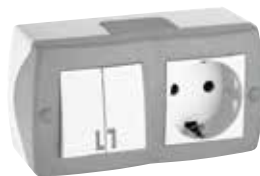

Double One Way Switch + Socket Outlet Earthed	
Screw Type Code	104-XXXX 01-181
Box Quantity	6
Package Quantity	60
Gross Weight	9,34
Volume m³	0,043