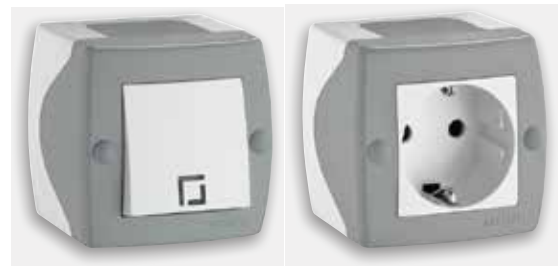

XXXX: 0200 White + Gray

TECHNICAL DRAWINGS