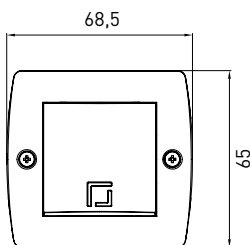

Two Way Switch + Socket Outlet Earthed	
Screw Type Code	104-XXXX 01-186
Box Quantity	6
Package Quantity	60
Gross Weight	8,98
Volume m ³	0,043

Two Way Switch + Socket Outlet Earthed With Protection Cover	
Screw Type Code	104-XXXX 01-189
Box Quantity	6
Package Quantity	60
Gross Weight	9,18
Volume m ³	0,043

FRAME COLOURS

XXXX: 0101 White + White

XXXX: 0200 White + Gray

TECHNICAL DRAWINGS

One Way Switch+One Way Switch

Socket Outlet Earthed+Socket Outlet Earthed