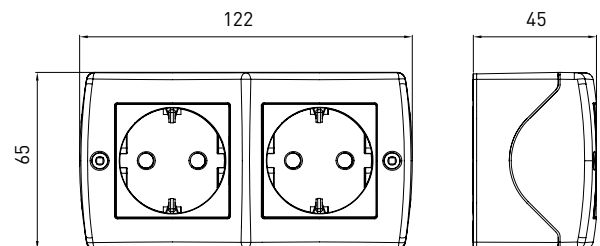

Socket Outlet Earthed+Socket Outlet Earthed