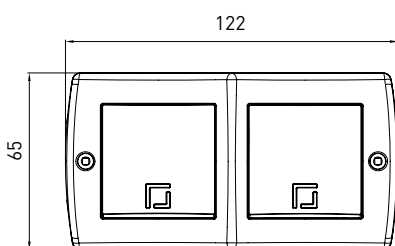

One Way Switch+One Way Switch