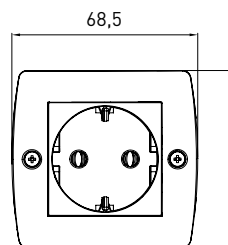

FRAME COLOURS

XXXX: 0101 White + White

XXXX: 0200 White + Gray

TECHNICAL DRAWINGS

One Way Switch+One Way Switch

Socket Outlet Earthed+Socket Outlet Earthed